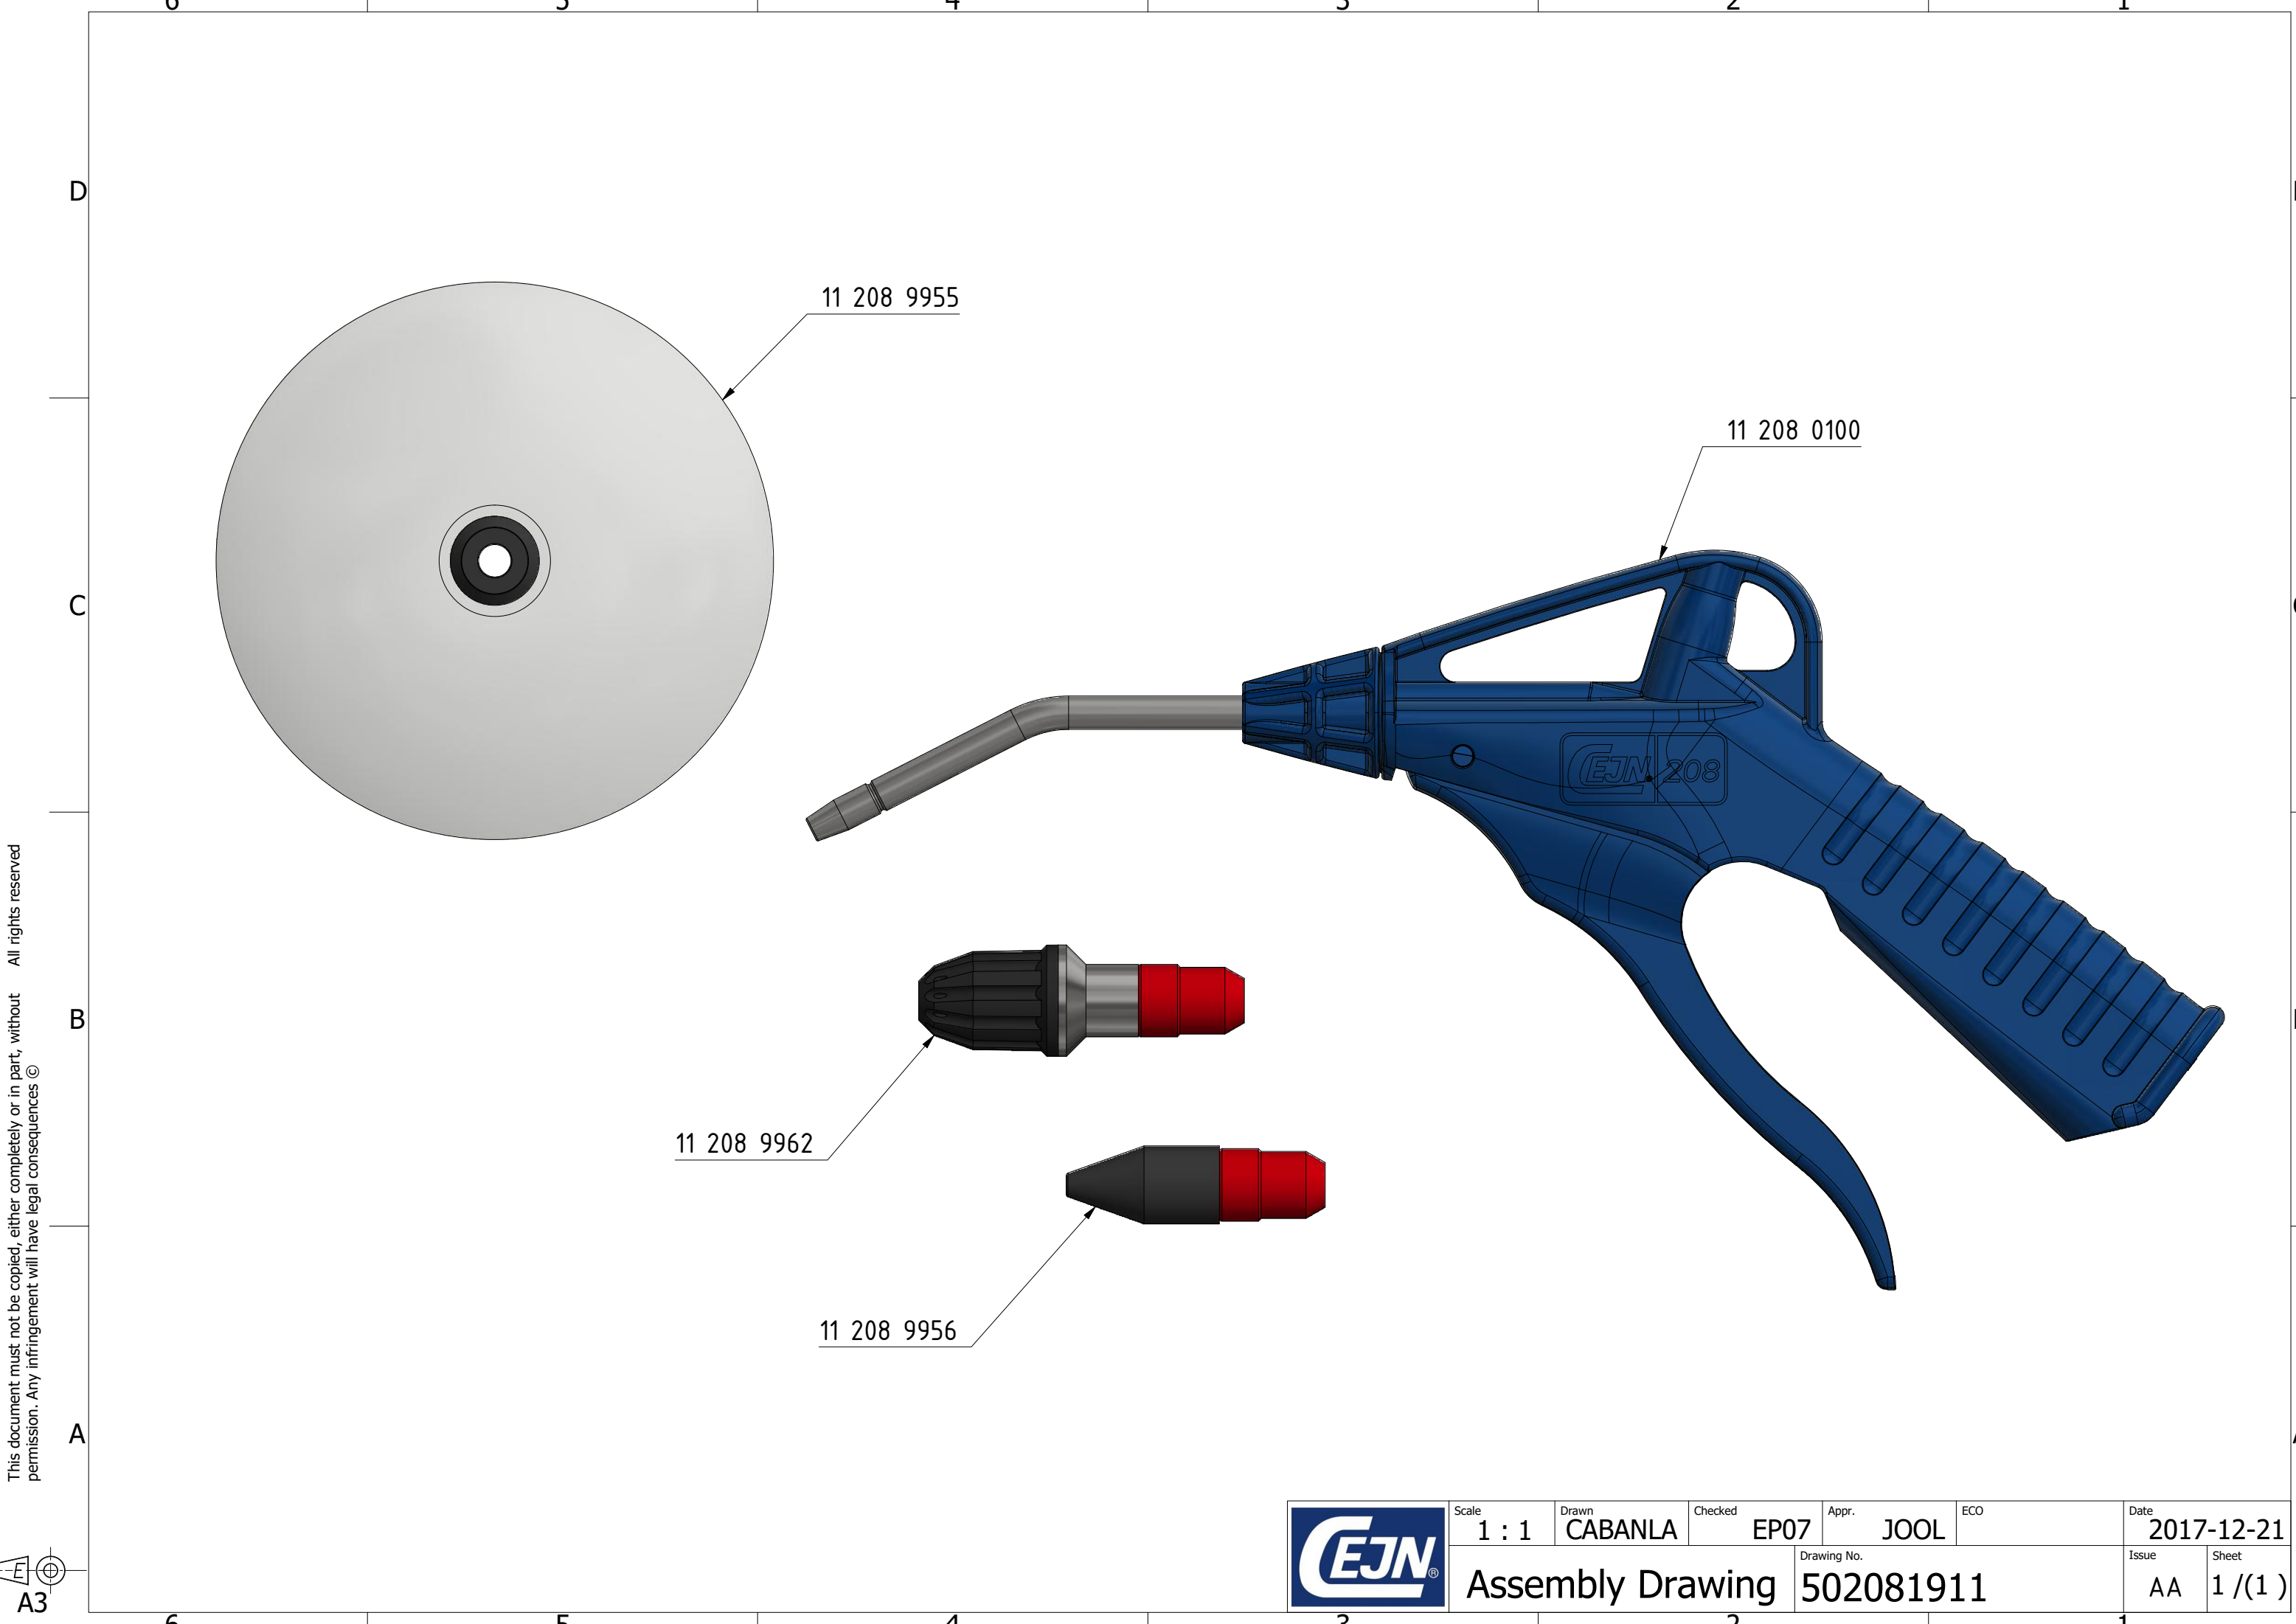

This document must not be copied, either completely or in part, without permission. Any infringement will have legal consequences ©

Scale	1 : 1	Drawn	CABANLA	Checked	EP07	Appr.	JOOL	ECO	Date	2017-12-21
Drawing No.								Issue		Sheet
Assembly Drawing								502081911		AA 1/(1)